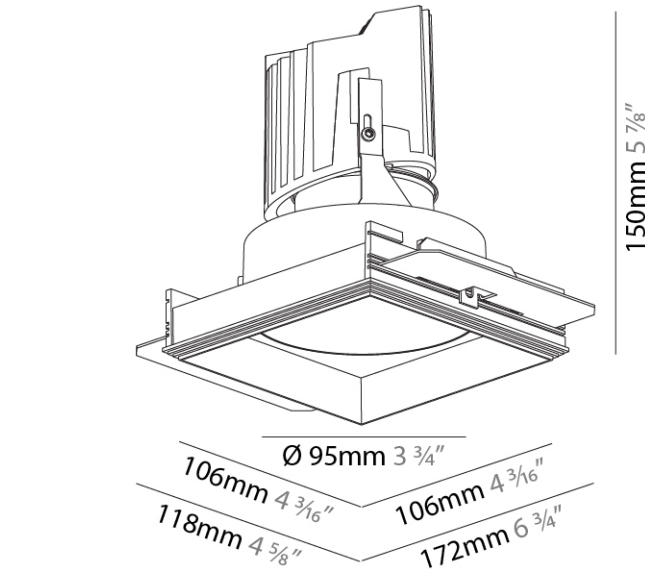

PHYSICAL

Shape: Square
Diameter (mm): 95
Diameter (in): 3 3/4
Length (mm): 106
Length (in): 4 3/16
Width (mm): 106
Width (in): 4 3/16
Depth (mm): 150
Depth (in): 5 7/8

Ceiling Thickness (mm): 10 / 12.5 / 15 / 25
Ceiling Thickness (in): 3/8 or 1/2 or 9/16 or 1

Min. Recessing Depth (mm): 170
Min. Recessing Depth (in): 6 11/16
Light Distribution: Downlight

Weight (kg): 0.705
Weight (lbs): 1.55

Fixture Finish: SSR / BKV / CWI / CRY / HAB / UFT / ITA / RUA / FTG / MYG / LOD / PUS / FRO / FUP / KIA / POP / BLS / SPG / MEY / GOH / GUM / CHC / COM / ABZ / JAG / OBR / MOS / ROR

Fixture Material: Aluminum Die Cast
Cut-out Measurements: 120mm / 4 3/4" x 120mm / 4 3/4"
Upon Request: Unique Ceiling Thickness

ELECTRICAL

Lamp Type: LED (Zhaga Standard)
Input Wattage (W): 15.5
Total Output Wattage (W): 14.5

Dimming: Tri-Mode (Non-Dimming and Phase Dimming (120Vac only) and 0-10V Dimming)

Driver Included: No
Driver Location: Recessed Housing
Driver Type: Constant Current - Universal
Driver Class: Class 2

Housing: See components
Input Voltage (V): 120 - 277
Constant Current (MA): 500

LED

Number of LEDs: 1
Color Temperature (°K): 2700 / 3000 / 3500 / 4000

Max. Delivered Lumen (lm): 940 / 980 / 1029 / 1050
Nominal Lumen (lm): 1386 / 1438 / 1511 / 1542

CRI: >90 CRI
Efficiency (%): 87.9 / 88.4 / 87.9

Lamp Life (hrs): 50000
Upon Request: RGB-W Tunable White Special Color Temperature Special LED

OPTICAL

Reflector°: 20 / 40 / 60
Upon Request: Special Beam Angles

ZANEEN® © 2024, 10000 188-3382, F 416-247-9319, www.zaneen.com

Available for international specifications by adding 'INT' at the end of the existing Model #. For assistance on 'custom' specifications, contact zteam@zaneen.com. In a constant effort to supply the best product, we reserve the right to change specifications or materials without notice. The most recent specification sheets are found at zaneen.com

IP rating: IP20