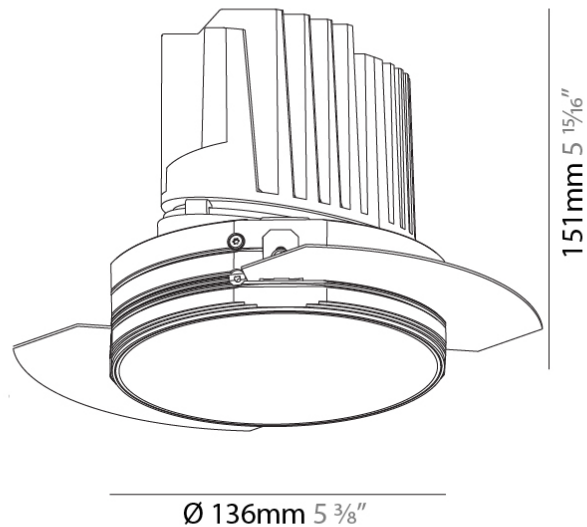

GENERAL

Series: Bioniq
 Subseries: Bioniq Round Deep
 Brand: Prolicht
 Division: Architectural
 Mounting Type: Trimless
 Mounting Location: Ceiling
 Subcategory: Downlight

PHYSICAL

Shape: Round
 Diameter (mm): 136
 Diameter (in): 5 3/8
 Height (mm): 151
 Height (in): 5 15/16
 Ceiling Thickness (mm): 10 / 12.5 / 15 / 25
 Ceiling Thickness (in): 3/8 or 1/2 or 9/16 or 1
 Min. Recessing Depth (mm): 170
 Min. Recessing Depth (in): 6 11/16
 Light Distribution: Downlight
 Weight (kg): 1.078
 Weight (lbs): 2.37
 Fixture Finish: SSR / BKV / CWI / CRY / HAB / UFT / ITA / RUA / FTG / MYG / LOD / PUS / FRO / FUP / KIA / POP / BLS / SPG / MEY / GOH / GUM / CHC / COM / ABZ / JAG / OBR / MOS / ROR
 Fixture Material: Aluminum Die Cast
 Cut-out Measurements: Ø 140mm / 5 1/2"
 Upon Request: Unique Ceiling Thickness

OPTICAL

Reflector°: 18 / 34
 Optic°: Lens Pack - No Lens / Linear Spread Lens / Honeycomb / Spread Lens
 Adjustability: Fixed
 Upon Request: Special Beam Angles

RATINGS AND CERTIFICATIONS

382, F 416-247-9319, www.zaneen.com
 Certified and tested for North American standards at the end of the existing Model #. For assistance on 'custom' specifications, contact zteam@zaneen.com.
 In a constant effort to supply the best product, we reserve the right to change specifications or materials without notice. The most recent specification sheets are found at zaneen.com
 IP rating: IP20