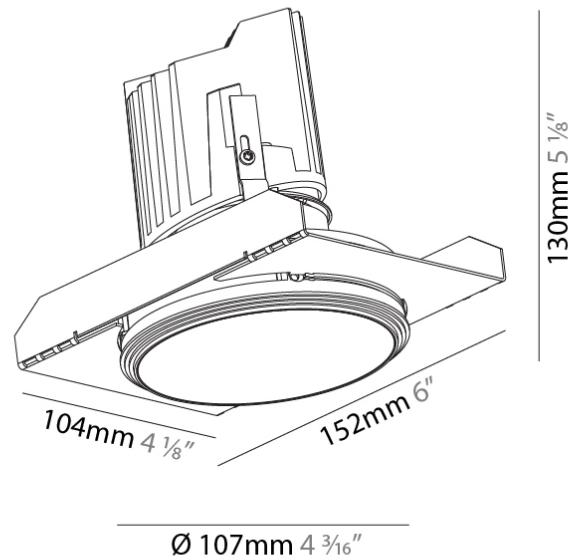

ELECTRICAL

Lamp Type: LED (Zhaga Standard)
Input Wattage (W): 13
Total Output Wattage (W): 11.8
Dimming: Tri-Mode (Non-Dimming and Phase Dimming (120Vac only) and 0-10V Dimming)
Driver Included: No
Driver Location: Recessed Housing
Driver Type: Constant Current - Universal
Driver Class: Class 2
Housing: See components
Input Voltage (V): 120 - 277
Constant Current (MA): 350

LED

Number of LEDs: 1
Color Temperature (°K): 2700 / 3000 / 3500 / 4000
Max. Delivered Lumen (lm): 876 / 909 / 955 / 974
Nominal Lumen (lm): 1304 / 1352 / 1421 / 1450
CRI: >90 CRI
Efficiency (%): 87.9 / 88.4 / 87.9
Lamp Life (hrs): 50000
Upon Request: RGB-W Tunable White Special Color Temperature Special LED

OPTICAL

Reflector°: 18 / 42 / 60
Optic°: Lens Pack - No Lens / Linear Spread Lens / Honeycomb / Spread Lens
Upon Request: Special Beam Angles

RATINGS AND CERTIFICATIONS

382, F 416-247-9319, www.zaneen.com

Not to be used in conjunction with other products at the end of the existing Model #. For assistance on 'custom' specifications, contact zteam@zaneen.com. In a constant effort to supply the best product, we reserve the right to change specifications or materials without notice. The most recent specification sheets are found at zaneen.com

IP rating: IP20

111mm
4 3/8"

150mm
5 7/8"

10 | 12 1/2 | 15 | 25mm
3/8" | 1/2" | 9/16" | 1"